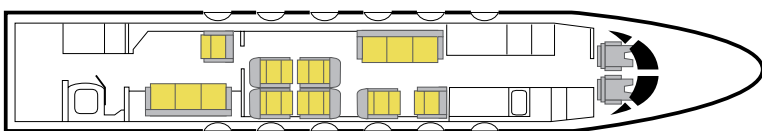

GULFSTREAM IVSP

A HIGHER STANDARD IN AVIATION

FirstFlight is pleased to offer our Gulfstream IVSP for your corporate or leisure travel requirements.

SEATING

- 12 (sleeps 6)

RANGE

- 4791 sm

CABIN

- 6.2' H x 7.3' W x 45.1' L

SPEED

- 575 smph

FEATURES

- Flight phone, Air Show, CD/DVD/VCR/RV, Fax machine, Leather seats, AC Power plugs, Full galley, Microwave, Oven

FIRSTFLIGHT

800.200.8844 | www.FFLT.com